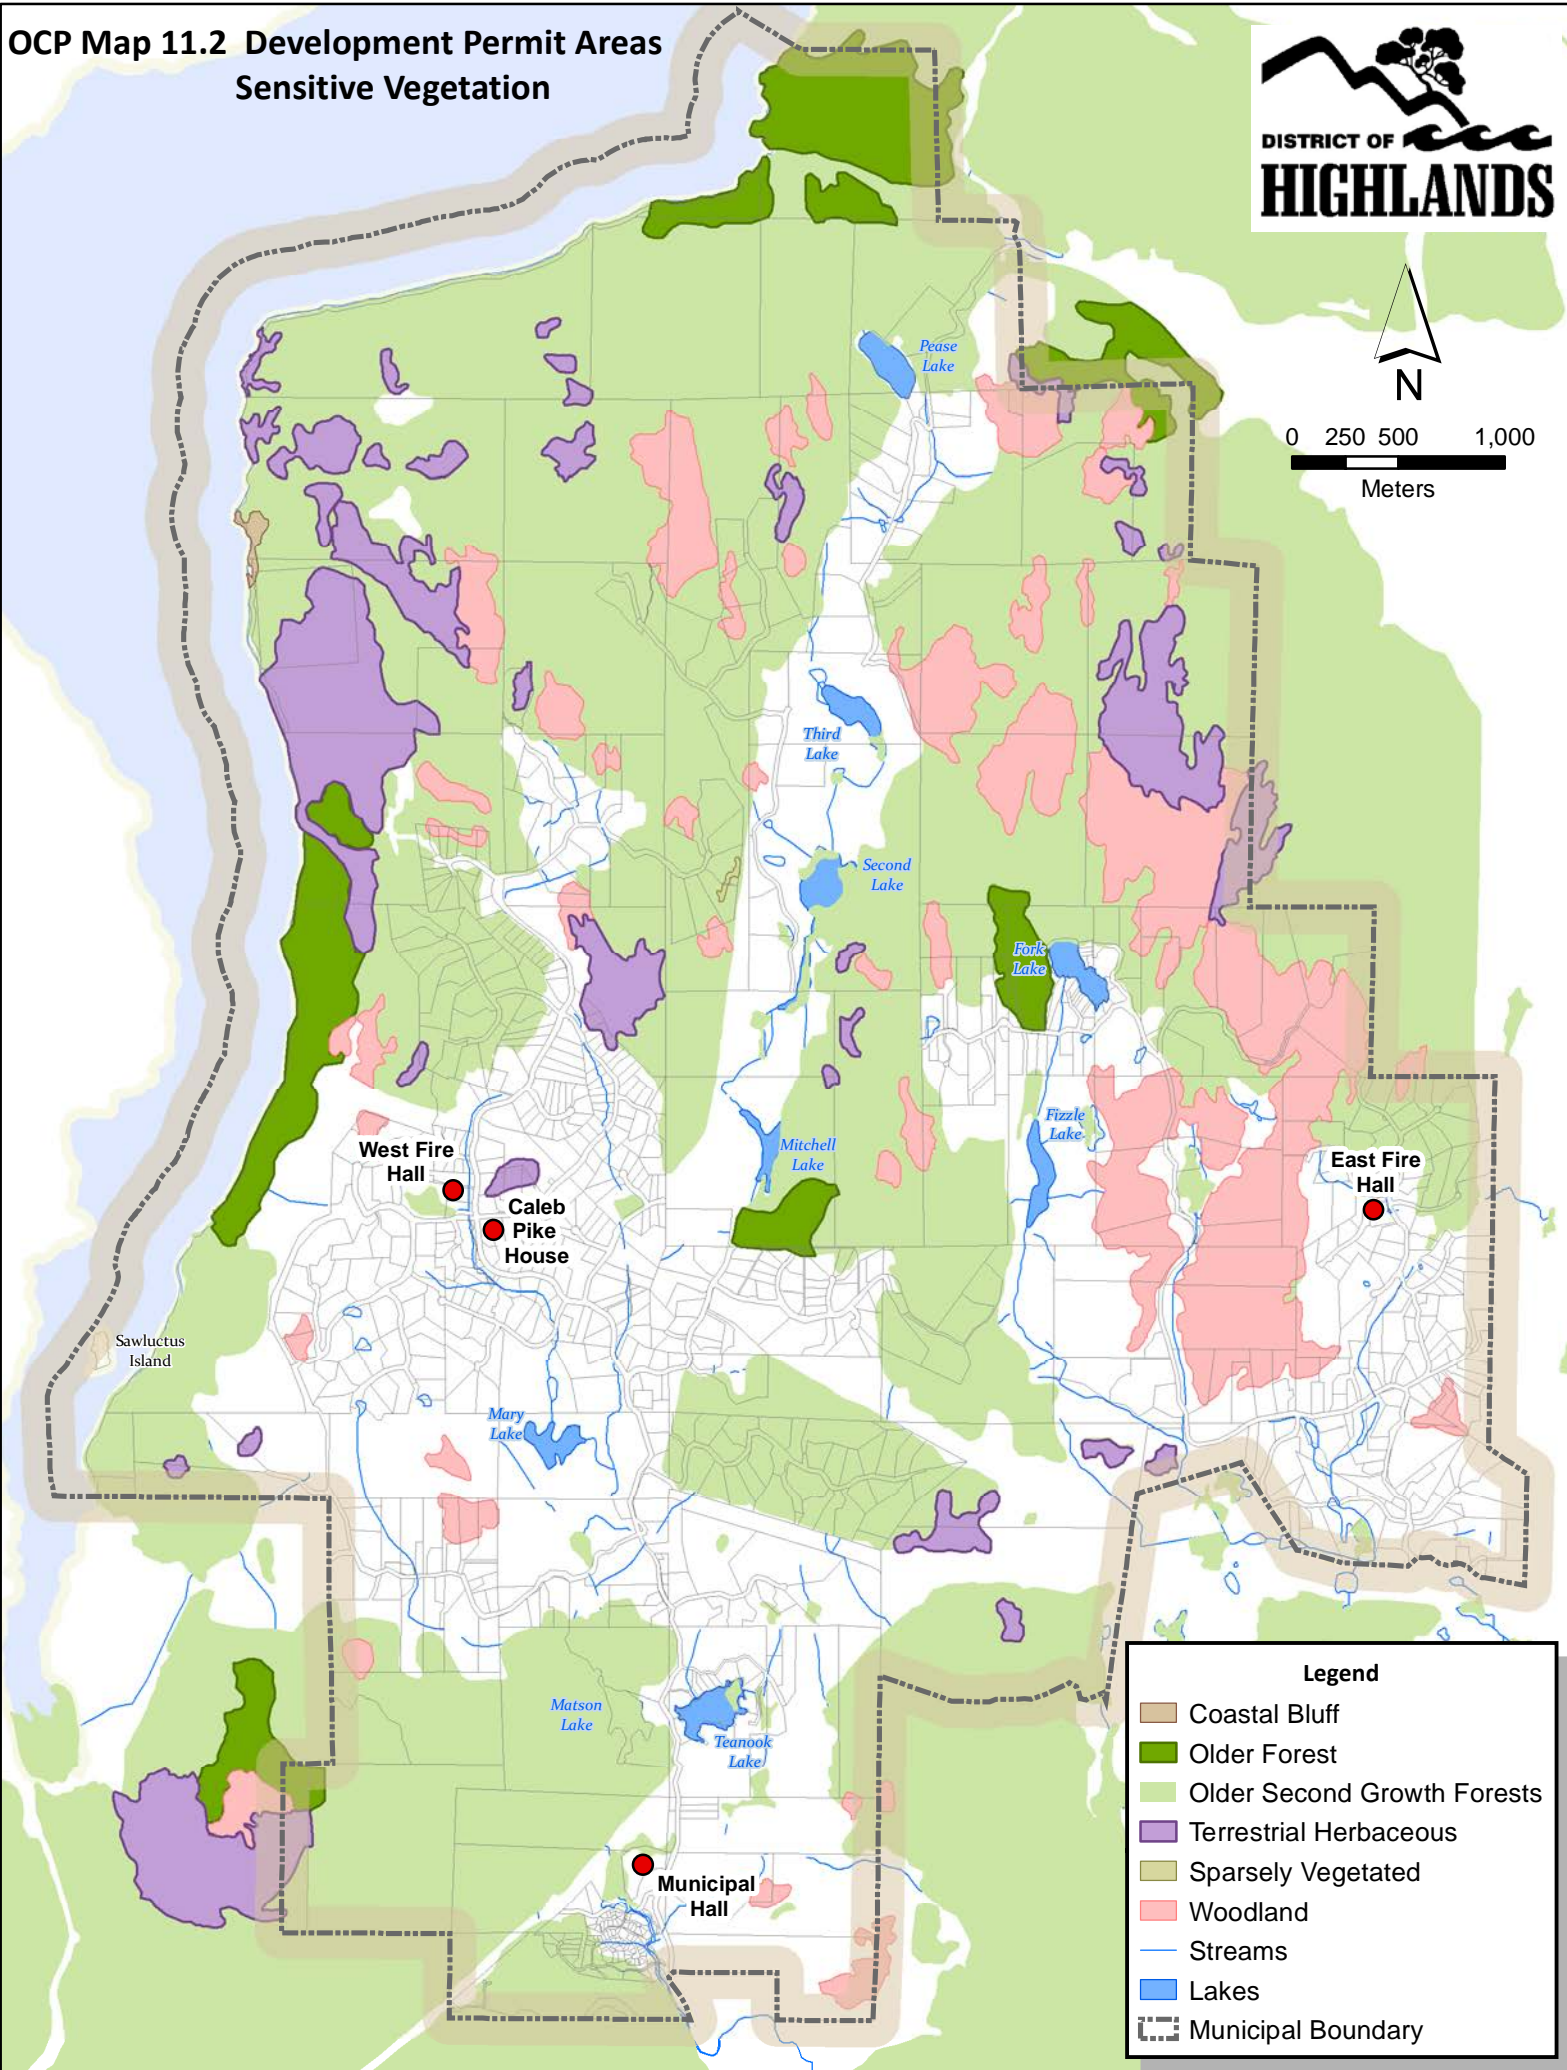

OCP Map 11.2 Development Permit Areas Sensitive Vegetation

0 250 500 1,000
Meters

Legend

- Coastal Bluff
- Older Forest
- Older Second Growth Forests
- Terrestrial Herbaceous
- Sparsely Vegetated
- Woodland
- Streams
- Lakes
- Municipal Boundary