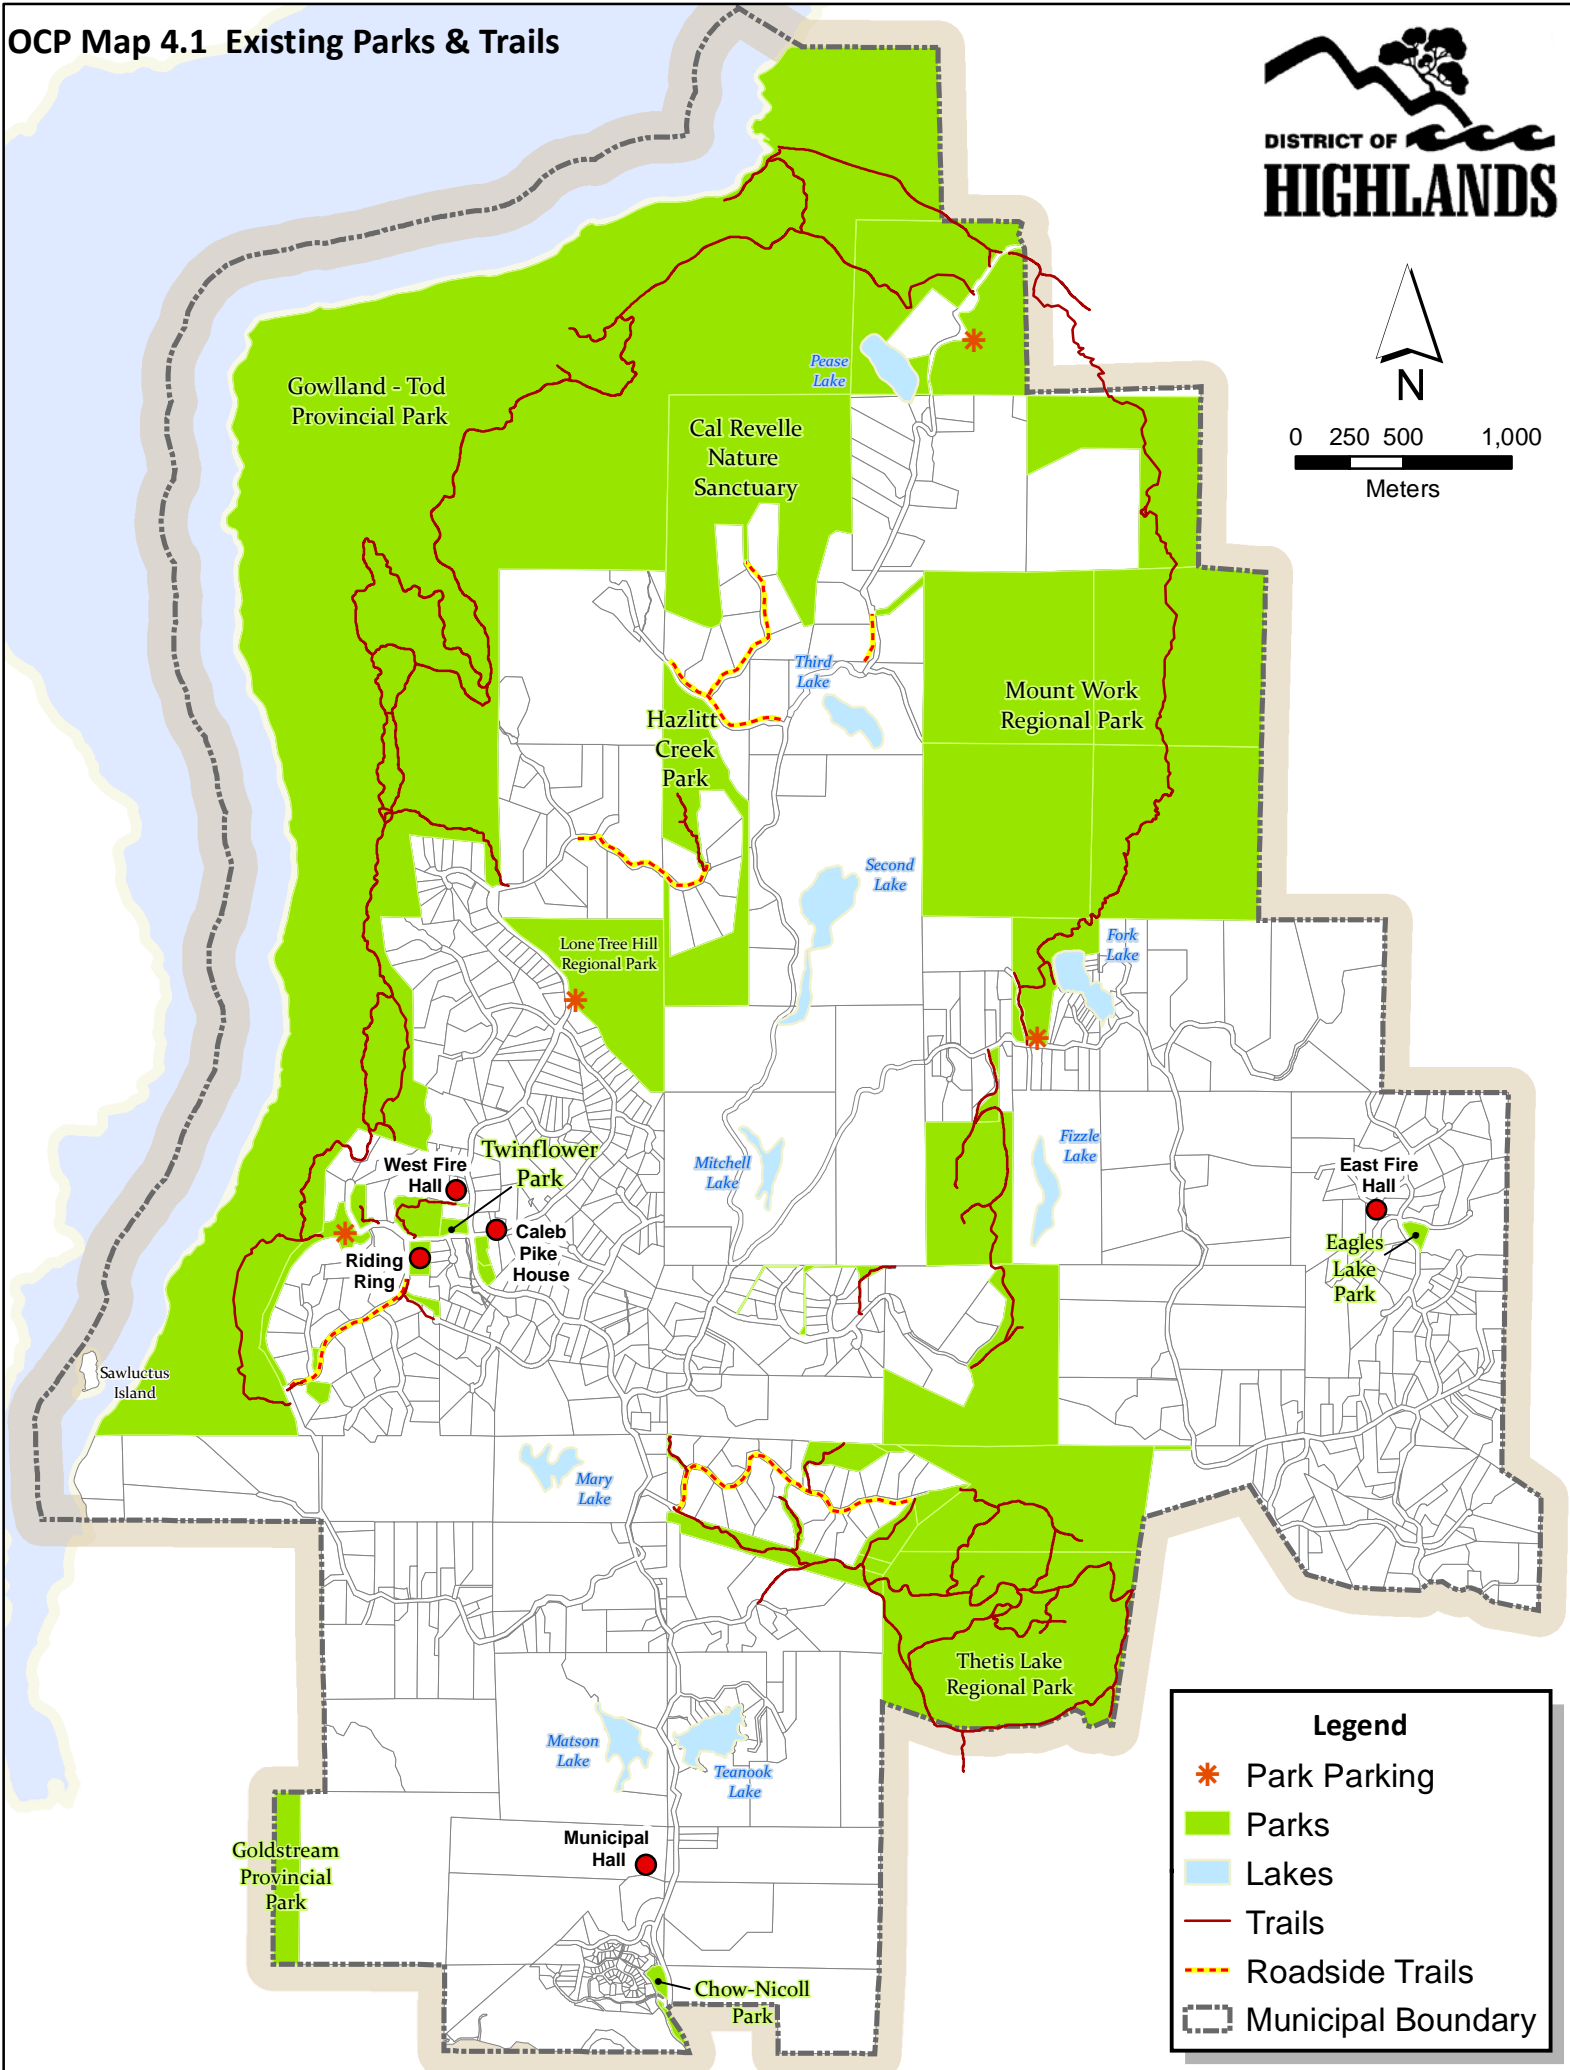

OCP Map 4.1 Existing Parks & Trails

0 250 500 1,000
Meters

Legend

- Park Parking
- Parks
- Lakes
- Trails
- Roadside Trails
- Municipal Boundary